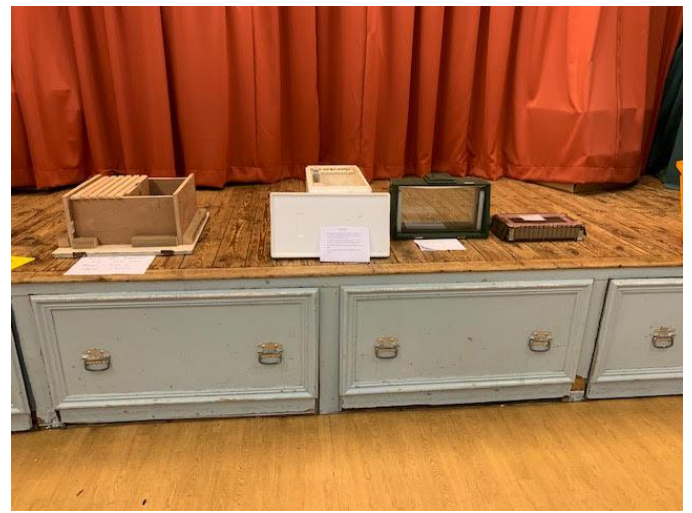

## Honey Show 2022 in pictures.

Class 22 Beeswax 2 Identical Candles, dipped.

Class 17 1 oz blocks of wax.

Class 20 Beeswax 1 oz ingots.

Class 13 Six jars clear honey labelled ready for sale.

Class 16 One frame of comb suitable for extraction.

Class 10 Six Cup Cakes.

Classes 11& 12 Novice class [2 clear & 2 set honey].

Class 18 Useful item of beekeeping paraphernalia made by exhibitor.

**These are pictures of most of the class entries for the October Honey Show '22 at St John's Church Hall, Hildenborough TN11 9HT**

Class 23 Decorative or artistic item on a bee related theme, made by exhibitor.